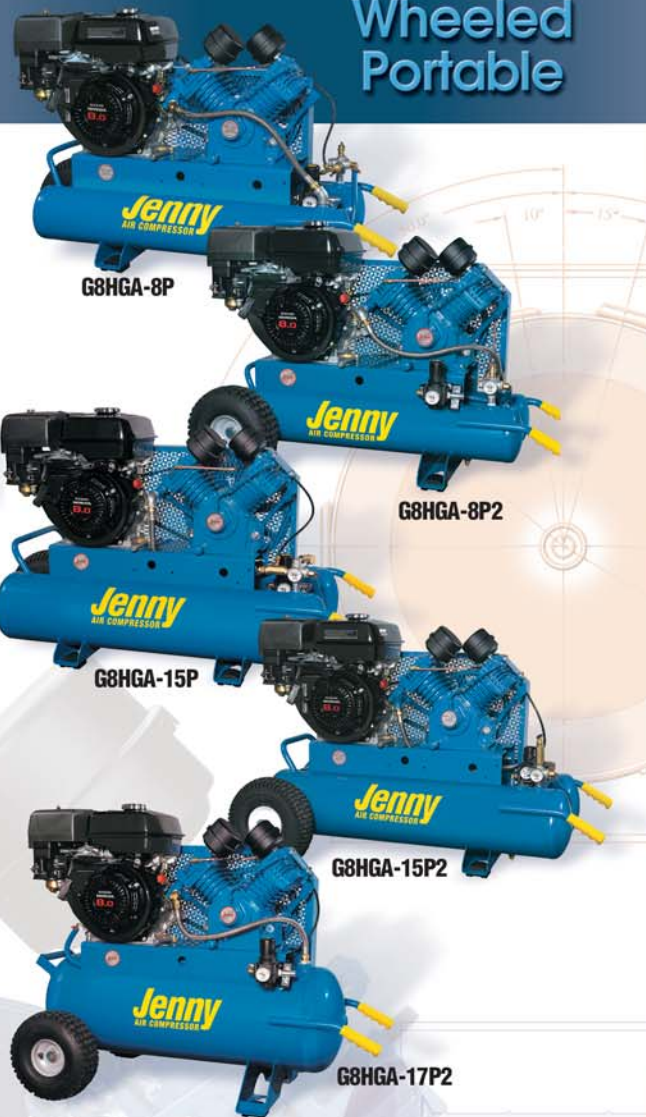

### Models AM780-HC4H & AM780-HC4V

- Single Stage Direct Drive Pump – Splash Lubricated
- 2 HP – 3400 RPM Electric Motor with Manual Reset
- 4.1 CFM at 100 PSI

### Model AM840-4HG-HC4V

- Single Stage Direct Drive Pump – Splash Lubricated
- 4 HP Honda Engine with Low Oil Shutdown and Automatic Throttle Idle Control
- 4.7 CFM at 100 PSI

### Models G8HGA-8P, G8HGA-15P, G8HGA-17P, G8HGA-8P2 & G8HGA-15P2

- Single Stage Belt Drive "G" Pump – 4 Cylinder Splash Lubricated
- 8 HP Honda Engine with Low Oil Shutdown and Automatic Throttle Idle Control
- 16.2 CFM at 100 PSI

## Models K15A-8P, K15A-15P, K15A-17P, K15A-8P2 & K15A-15P2

- Single Stage Belt Drive "K" Pump – 2 Cylinder Splash Lubricated
- 1-1/2 HP – 1725 RPM Electric Motor with Automatic Reset
- 6.5 CFM at 100 PSI