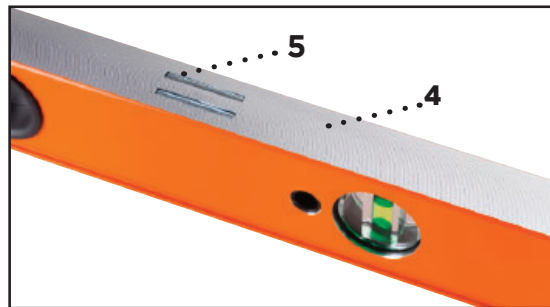

BOX BEAM MAGNETIC SERIES

LKBM SERIES
6 SKUs, 5 LENGTHS

FOCUS VIAL
by SOLA
+20%

LKBM SERIES

MAGNETIC BOX BEAM LEVEL

SOLA FOCUS 20% Magnification Vial

FEATURES < LKB/M SERIES

1. SOLA FOCUS Vial
2. Molded Hand Holds
3. Rubber End Caps
4. Measuring Surface
5. Strong Magnetic Hold

| MODEL | UPC 052837 | LENGTH | # VIALS | SPECIAL FEATURE |
|----------|------------|-----------------|---------|------------------------------------|
| LKB24M | 028962 | 24 in. | 3 | Strong Hold Magnet |
| LKB32M | 028979 | 32 in. | 3 | Strong Hold Magnet 2 hand holds |
| LKB48M | 028986 | 48 in. | 3 | |
| LKB72M | 028993 | 72 in. | 3 | |
| LKB78M | 029006 | 78 in. | 3 | |
| LKB7832M | 029013 | 32 in. & 78 in. | 3 each | Jamb set |