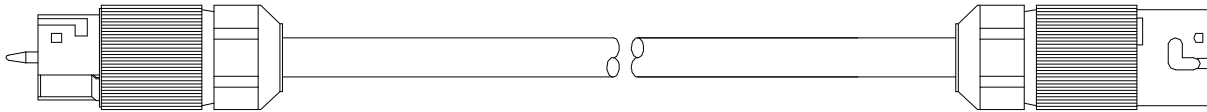

**CATALOG NUMBER:** See table below  
**DESCRIPTION:** 6/3 & 8/1 SEOW, 125/250V 50A outdoor use cord set with "California Standard" twist-to-lock plug and cord connector

**CONSTRUCTION PARAMETERS:**

Conductors: (3) 6 AWG, 96/26 bunched bare copper  
 (1) 8 AWG, 96/28 bunched bare copper  
 Jacket material: TPE, black  
 Overall cable O.D. (nom): 0.868"

CS6364L

CS6365L

Plug and connector manufacturer: Hubbell Wiring Device  
 Plug and connector configuration: 50A 125/250V 3 pole 4 wire grounding, non-NEMA "California Standard"  
 Plug and connector materials: Nylon body and backshell  
 Neoprene cord gasket  
 Stainless steel plug shroud

**PROPERTIES:**

Temperature rating of cable: -40 to +90 deg C  
 Electrical ratings: 125/250 VAC, 50A

| Catalog number | Length | Case qty | UPC             |
|----------------|--------|----------|-----------------|
| 19370008       | 25 ft  | 2        | 0 29892 01937 2 |
| 19180008       | 50 ft  | 1        | 0 29892 01918 1 |
| 19190008       | 100 ft | 1        | 0 29892 01919 8 |